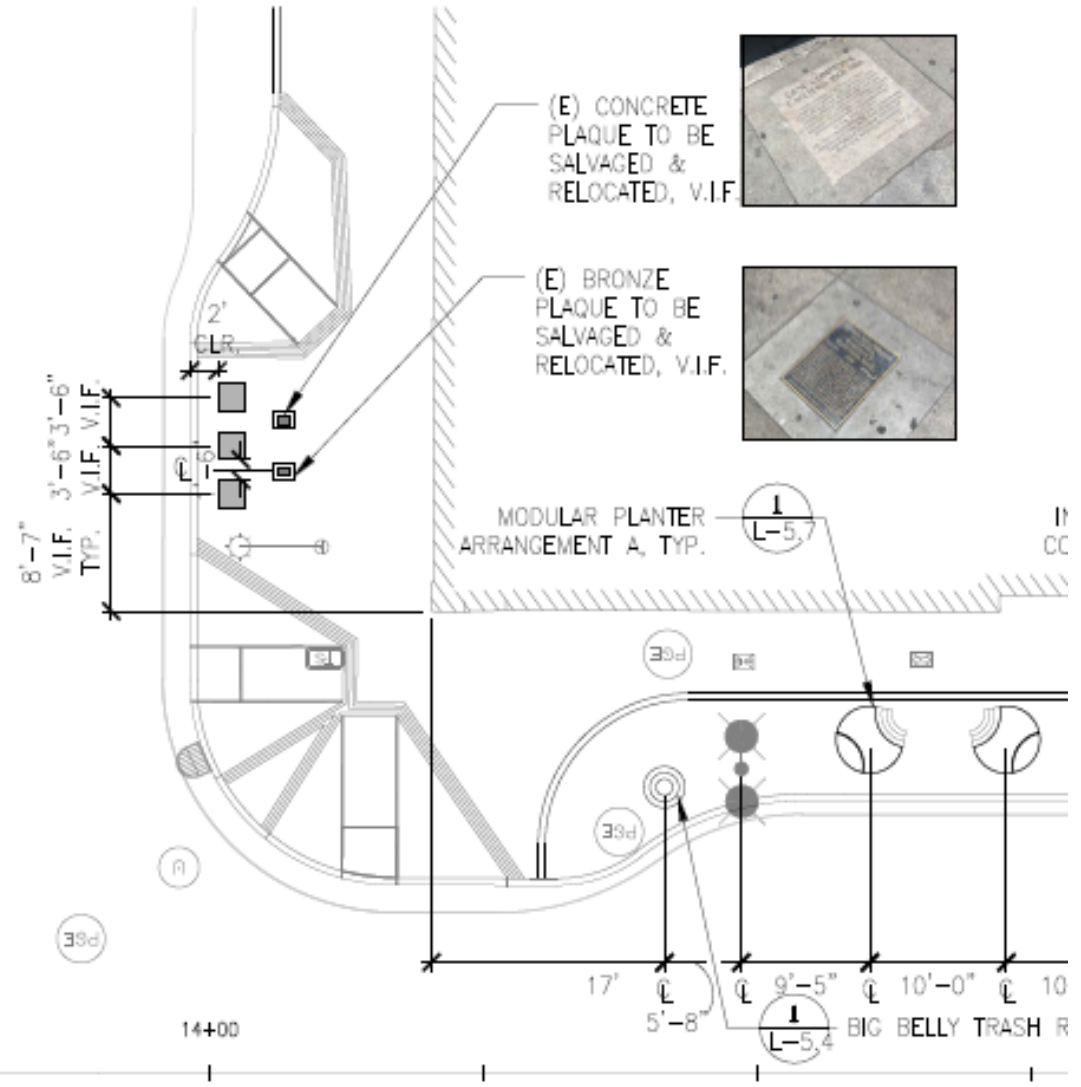

TAYLOR STREET