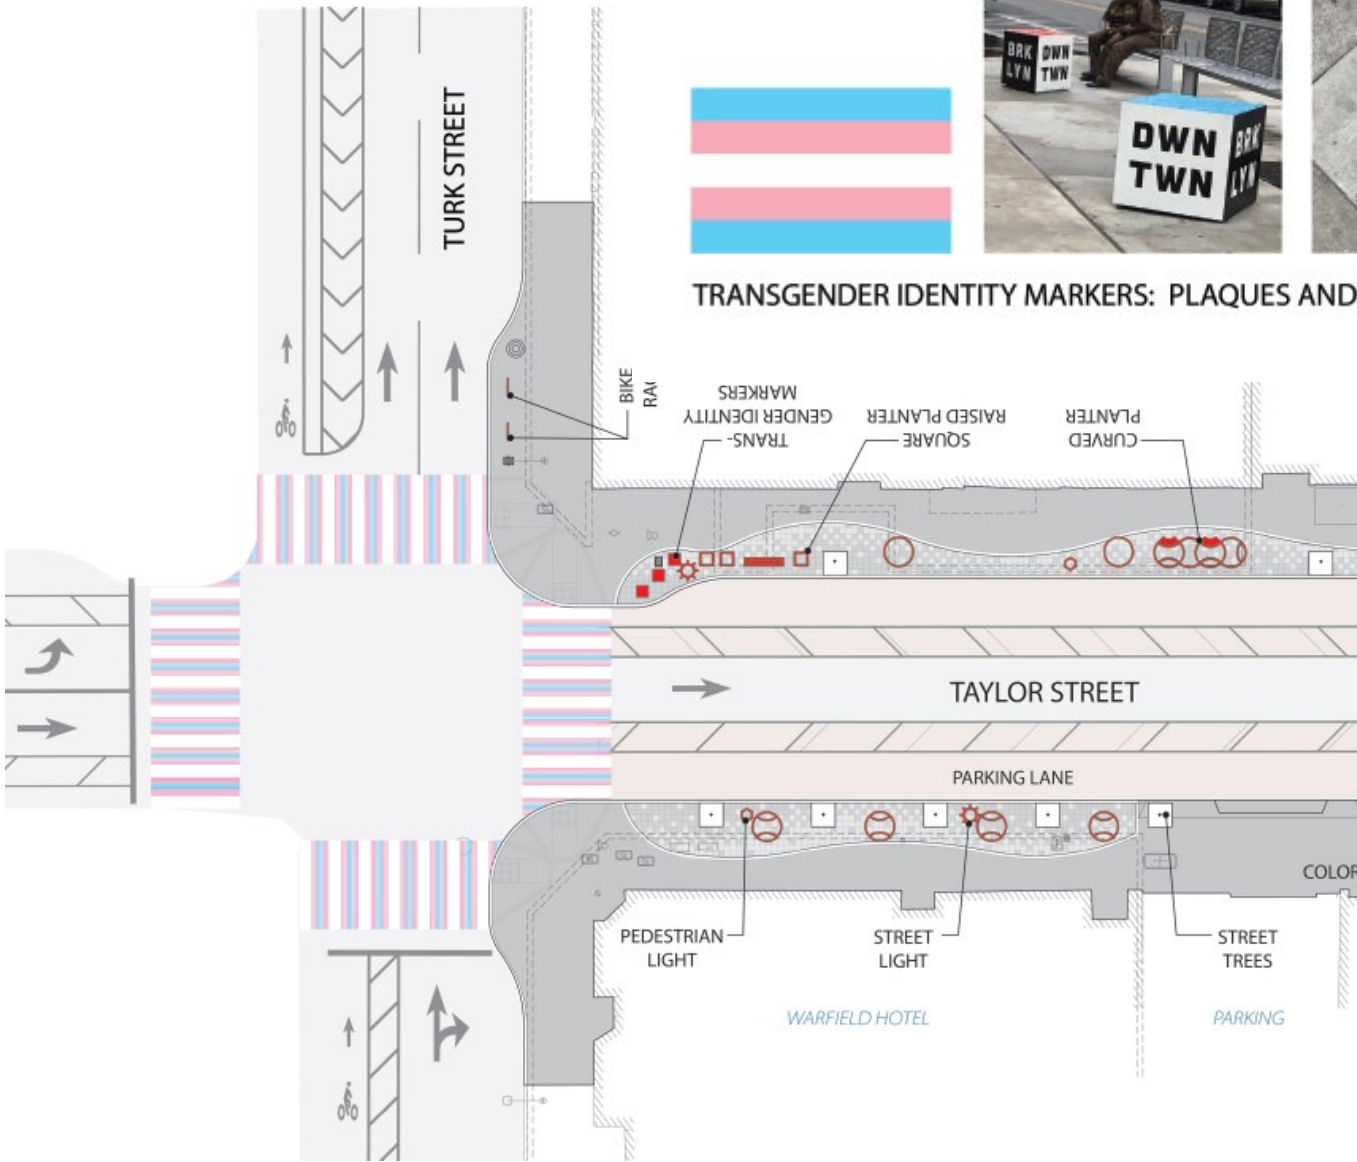

# Taylor & Turk Streets Intersection

TRANSGENDER IDENTITY MARKERS: PLAQUES AND CUBES

 CURVED PLANTER with seating option

 RAISED PLANTER

DECORATIVE CROSSWALK: TRANSGENDER FLAG at Turk & Taylor

 STREET LIGHT

 PEDESTRIAN LIGHT

 CUBE SEATS

# NW Corner @ Taylor & Turk

## Taylor & Turk Streets Intersection

TAYLOR STREET