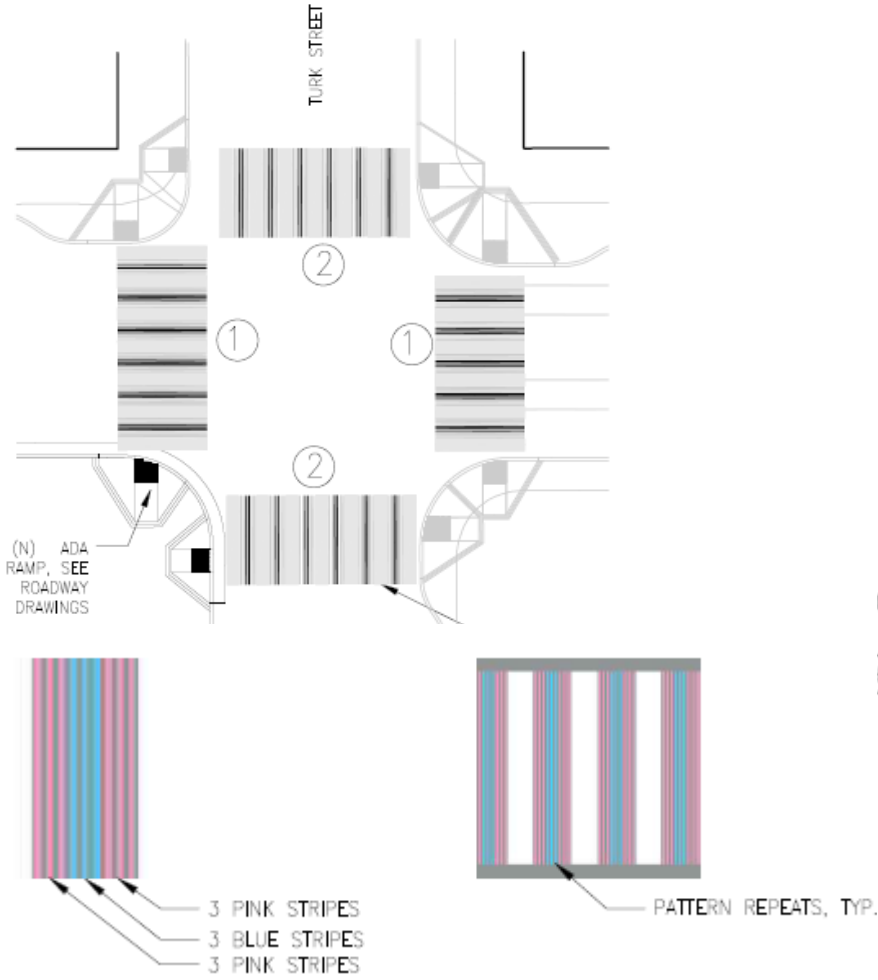

NW Corner @ Taylor & Turk

Taylor & Turk Streets Intersection