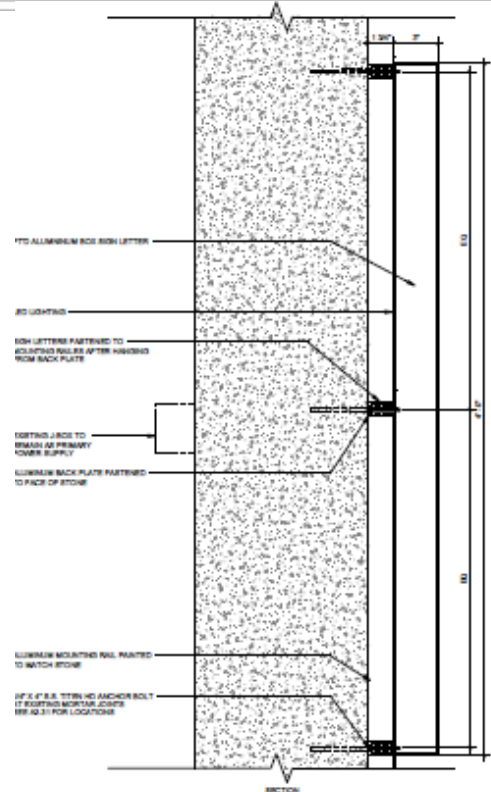

SPRECKELS TEMPLE OF MUSIC “LIFT EVERY VOICE” INSTALLATION

Michelle Taylor

Senior Preservation Planner / July 21, 2021 / Historic Preservation Commission

San Francisco
Planning

Spreckels Temple of Music

Photo by Joe Mabel from https://commons.wikimedia.org/wiki/File:Golden_Gate_Park_-_Spreckels_Temple_of_Music_02.jpg

Proposed Text Materials

Powder Coated Metal

Halo-Lit Letters

2 LIGHTBOX MOUNTING DETAIL R1
 1/2" = 1'-0"

Photo by ARG

THANK YOU

San Francisco
Planning

Michelle Taylor
Senior Preservation Planner
San Francisco Planning