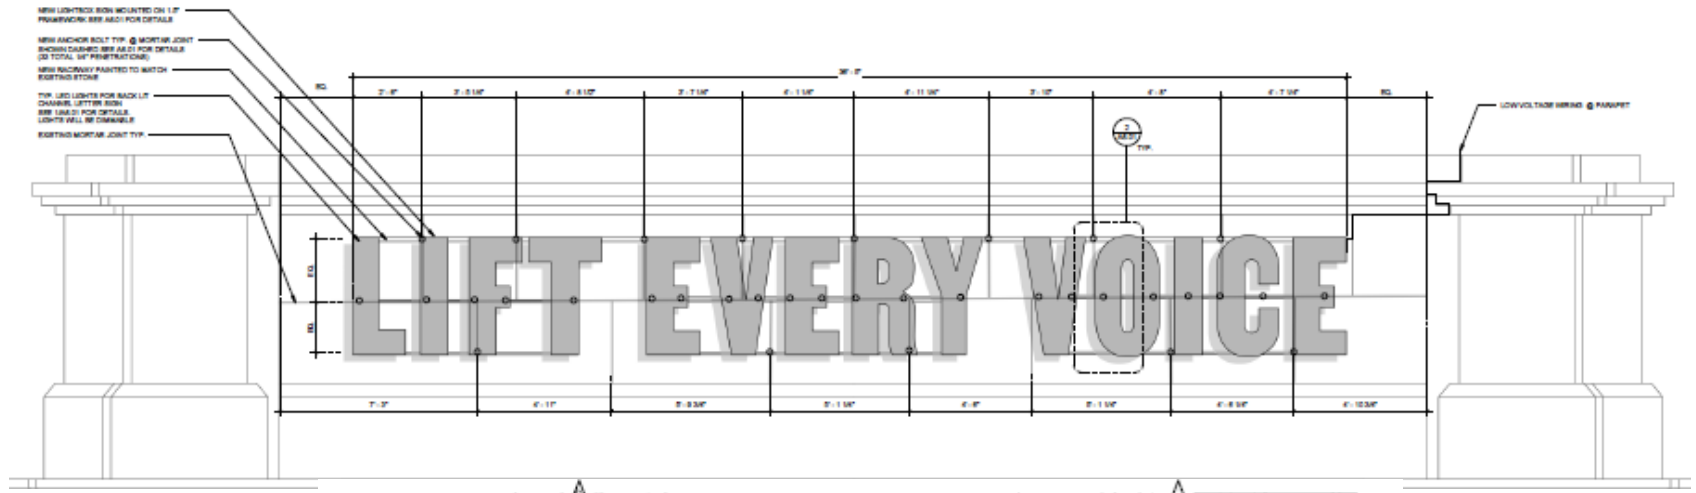

Proposed Text Materials

Powder Coated Metal

Halo-Lit Letters

2 LIGHTBOX MOUNTING DETAIL R1
 1/2" = 1'-0"

Photo by ARG

THANK YOU

San Francisco
Planning

Michelle Taylor
Senior Preservation Planner
San Francisco Planning