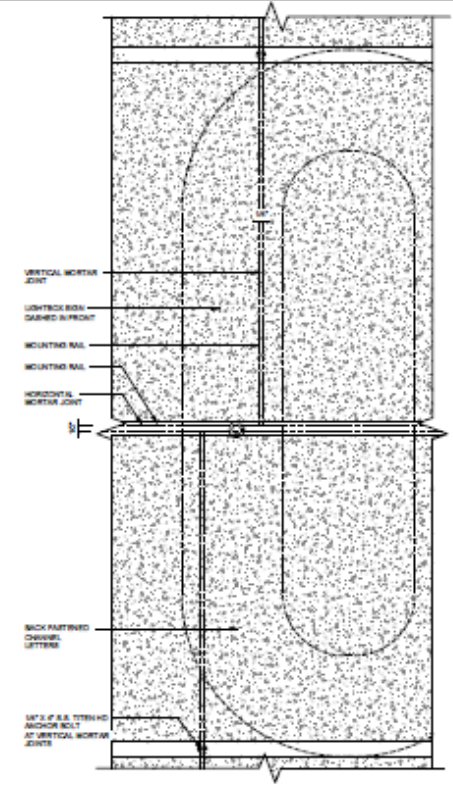

SPRECKELS TEMPLE OF MUSIC “LIFT EVERY VOICE” INSTALLATION

Michelle Taylor

Senior Preservation Planner / July 21, 2021 / Historic Preservation Commission

San Francisco
Planning

Spreckels Temple of Music

Photo by Joe Mabel from https://commons.wikimedia.org/wiki/File:Golden_Gate_Park_-_Spreckels_Temple_of_Music_02.jpg

Proposed Text Materials

Powder Coated Metal

Halo-Lit Letters

2 LIGHTBOX MOUNTING DETAIL R1
 1/2" = 1'-0"

Photo by ARG

THANK YOU

San Francisco
Planning

Michelle Taylor
Senior Preservation Planner
San Francisco Planning