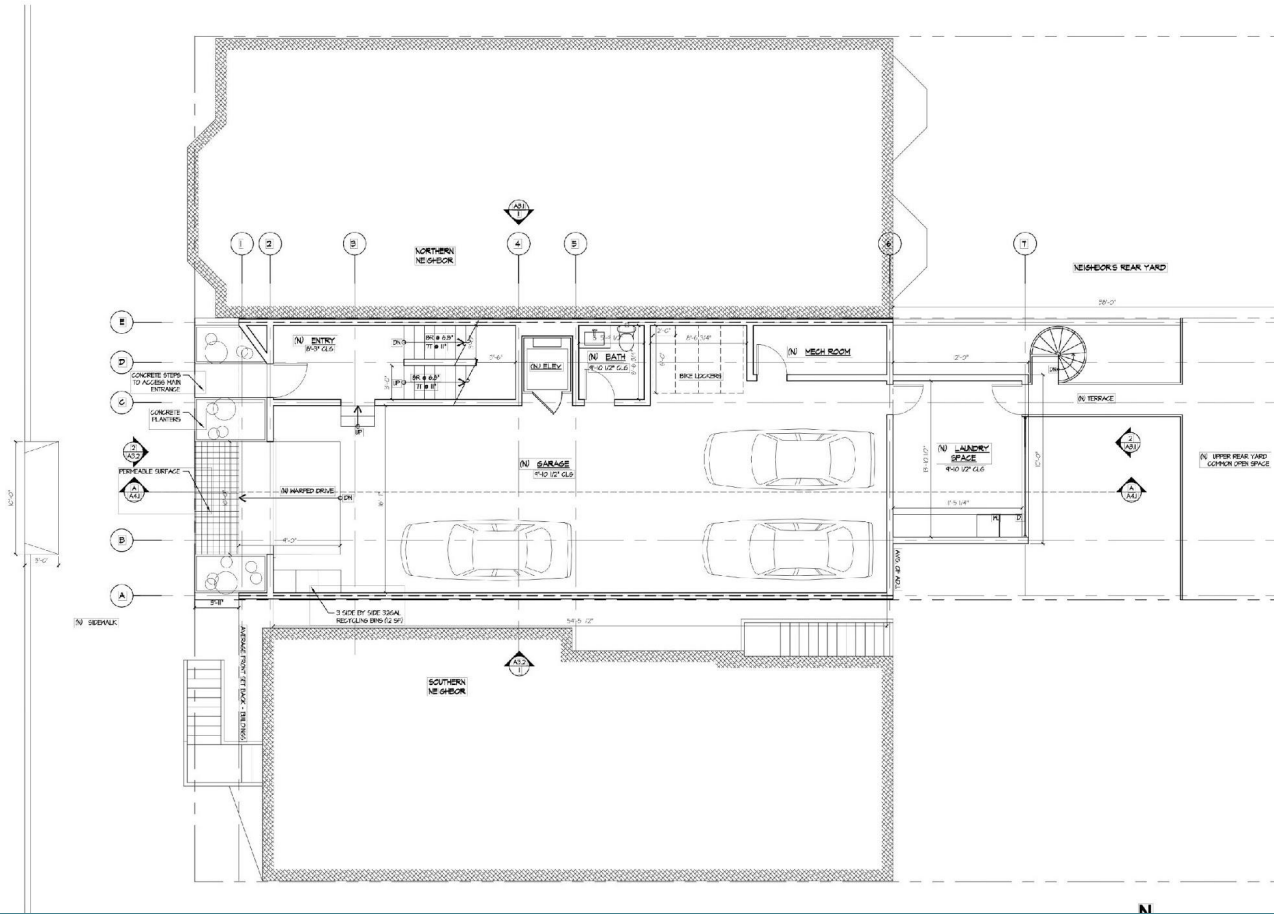

589 TEXAS ST

An aerial photograph of a densely packed residential neighborhood. The houses are multi-story, with various architectural styles and colors, including light blues, greys, and whites. There are many trees and green spaces interspersed among the buildings. A white rectangular box with a red border and a red dashed line pointing to a specific house is overlaid on the image. The text inside the box reads "SUBJECT PROPERTY" in red, bold, uppercase letters.

**SUBJECT
PROPERTY**

N

BASEMENT FLOOR PLAN

SECOND FLOOR PLAN

THIRD FLOOR PLAN

EAST (REAR) ELEVATION