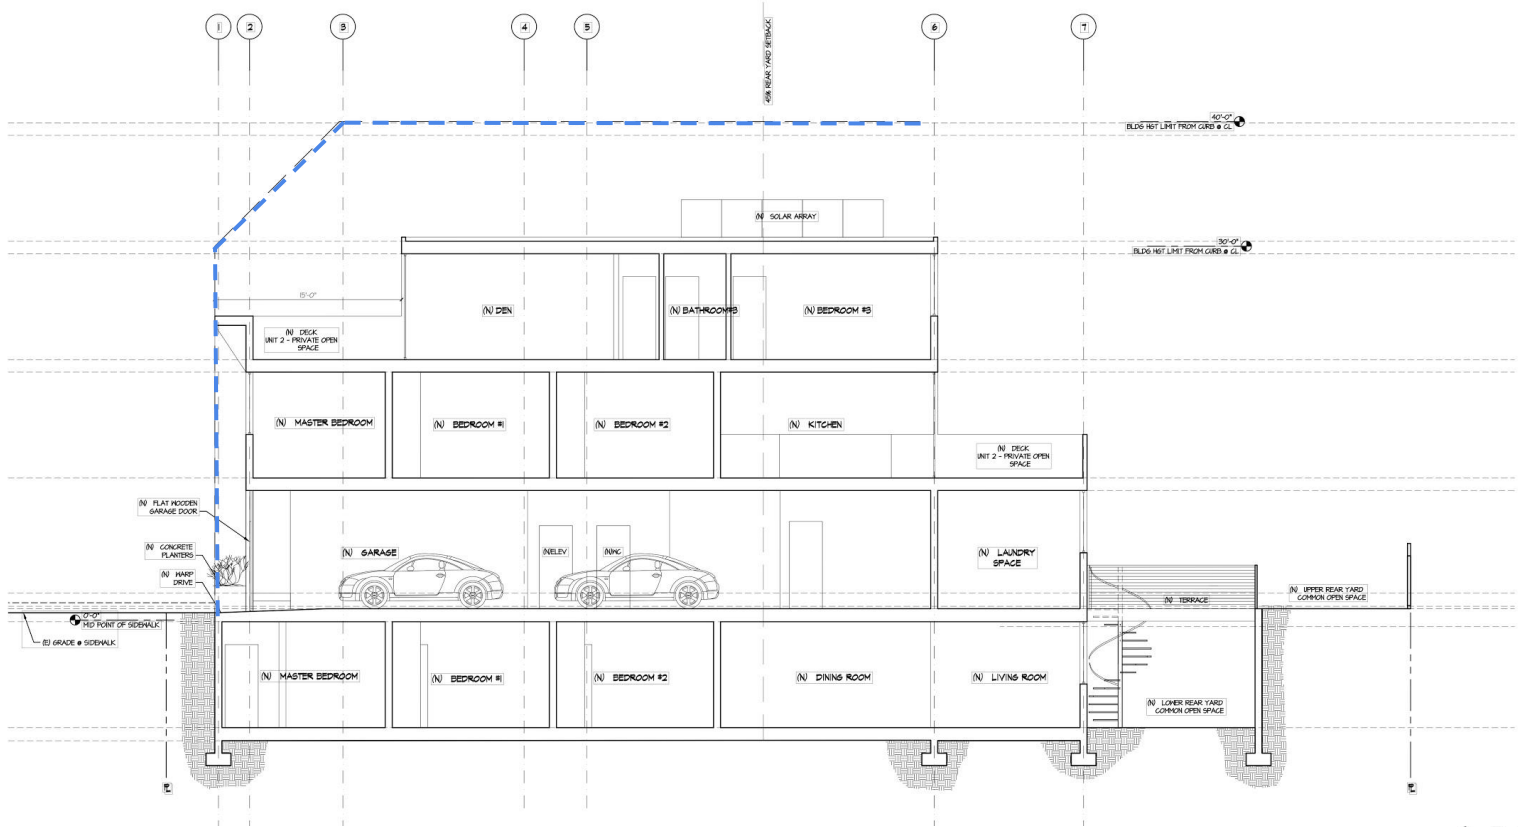

589 TEXAS ST

An aerial photograph of a densely packed residential neighborhood. The houses are multi-story, with various architectural styles and colors, including light blues, greys, and whites. There are many trees and green spaces interspersed among the buildings. A white rectangular box with a red border and a red dashed line pointing to a specific house is overlaid on the image. The text inside the box reads "SUBJECT PROPERTY" in red, bold, uppercase letters.

**SUBJECT
PROPERTY**

N

BASEMENT FLOOR PLAN

SECOND FLOOR PLAN

THIRD FLOOR PLAN

EAST (REAR) ELEVATION