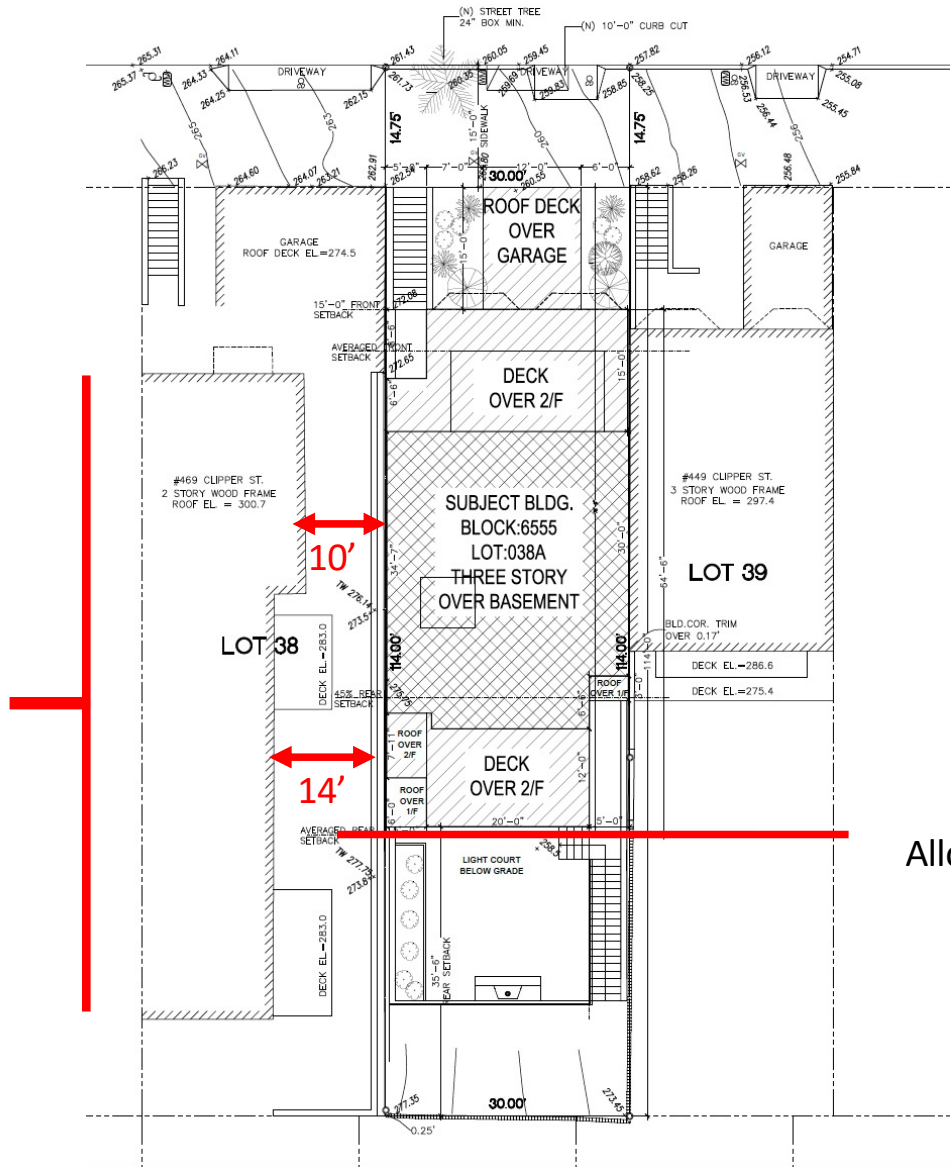

459 Clipper Street

**459 Clipper St.,
San Francisco**

Existing SFH to be demolished

Subject Property

Front of Building

Uphill building depth

Allowed rear yard setback

Rear of Building