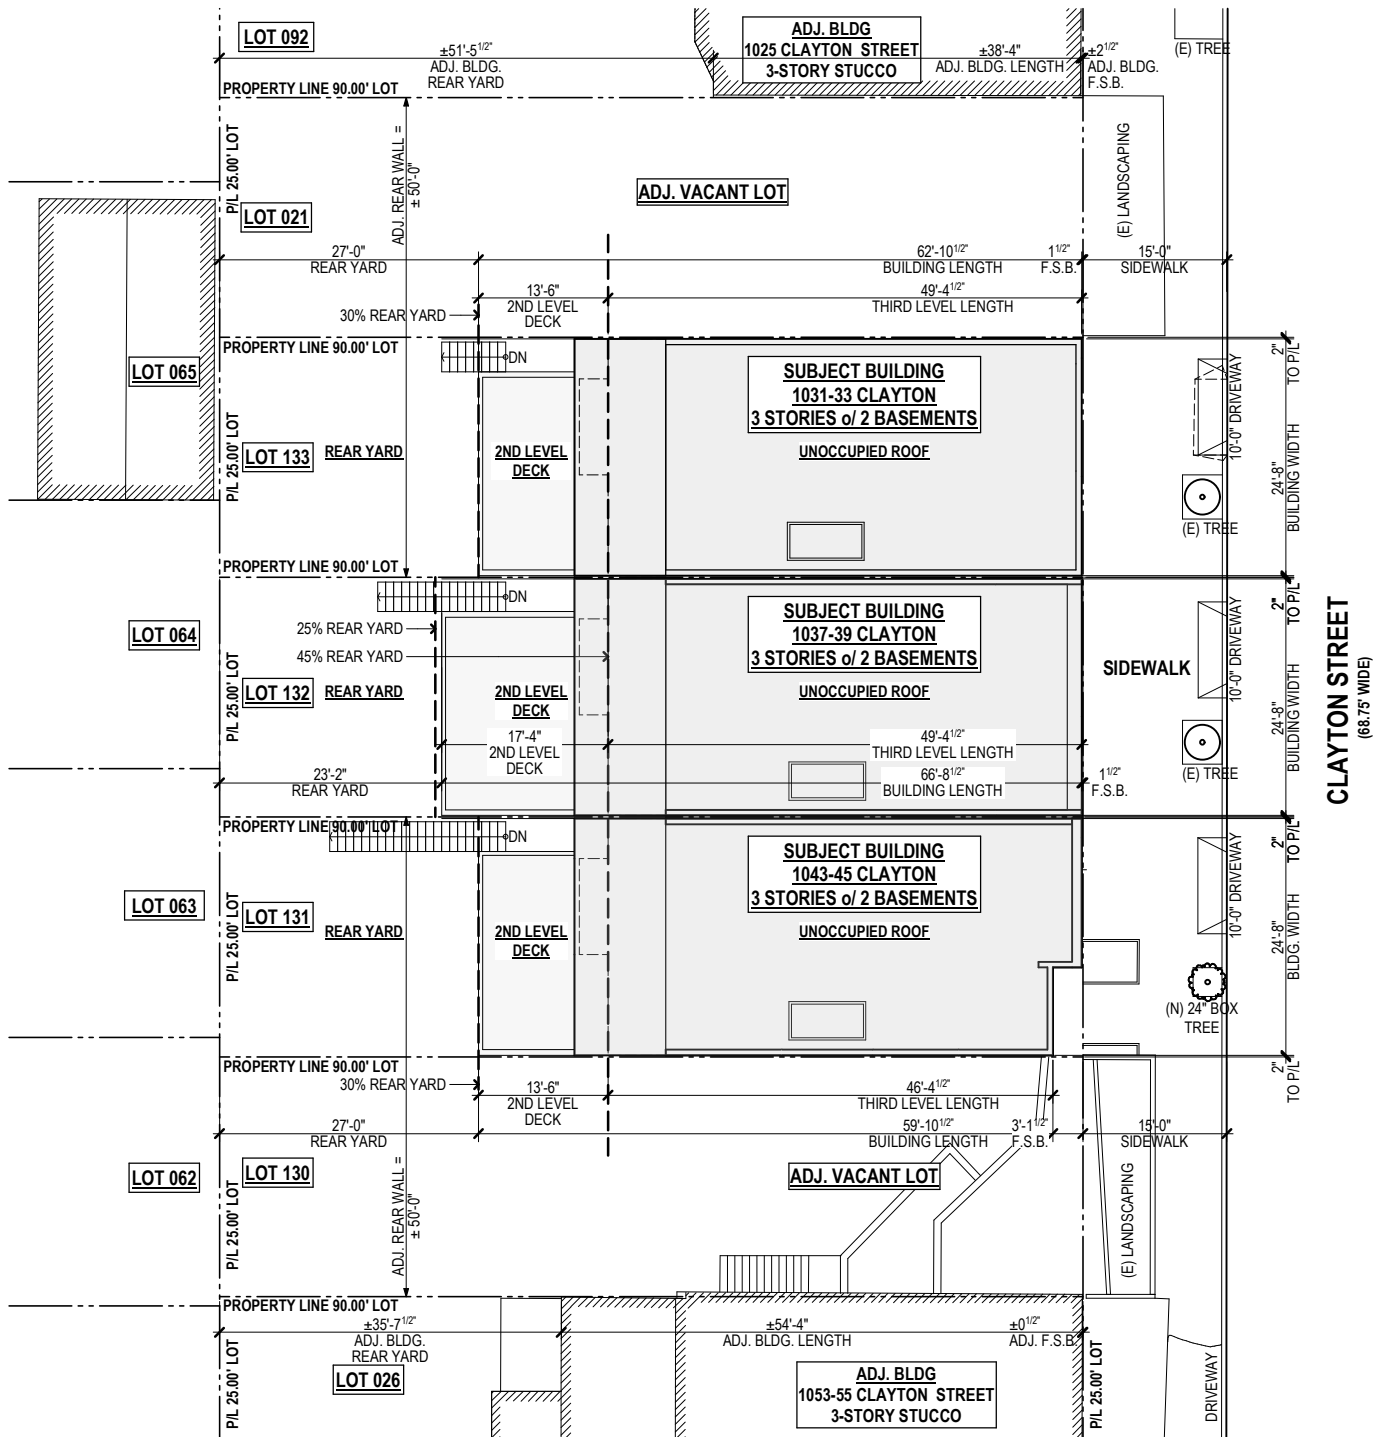

1

CURRENT PHOTO

1043-45 CLAYTON STREET

#2018-014766CUA

2

1950s PHOTO

1043-45 CLAYTON STREET

#2018-014766CUA

3

ORIGINAL FIRE

1043-45 CLAYTON STREET

#2018-014766CUA

CLAYTON STREET
(68.75' WIDE)

4 EXISTING SITE PLAN
1043-45 CLAYTON STREET
#2018-014766CUA

5 **PROPOSED SITE PLAN**
 1043-45 CLAYTON STREET
 #2018-014766CUA

6

RENDERING LOOKING SOUTHWEST

1043-45 CLAYTON STREET

#2018-014766CUA

7

RENDERING LOOKING NORTHWEST

1043-45 CLAYTON STREET

#2018-014766CUA

8 PROPOSED TYPICAL LONGITUDINAL SECTION
 1043-45 CLAYTON STREET
 #2018-014766CUA

9 PROPOSED FRONT ELEVATION
1043-45 CLAYTON STREET
#2018-014766CUA