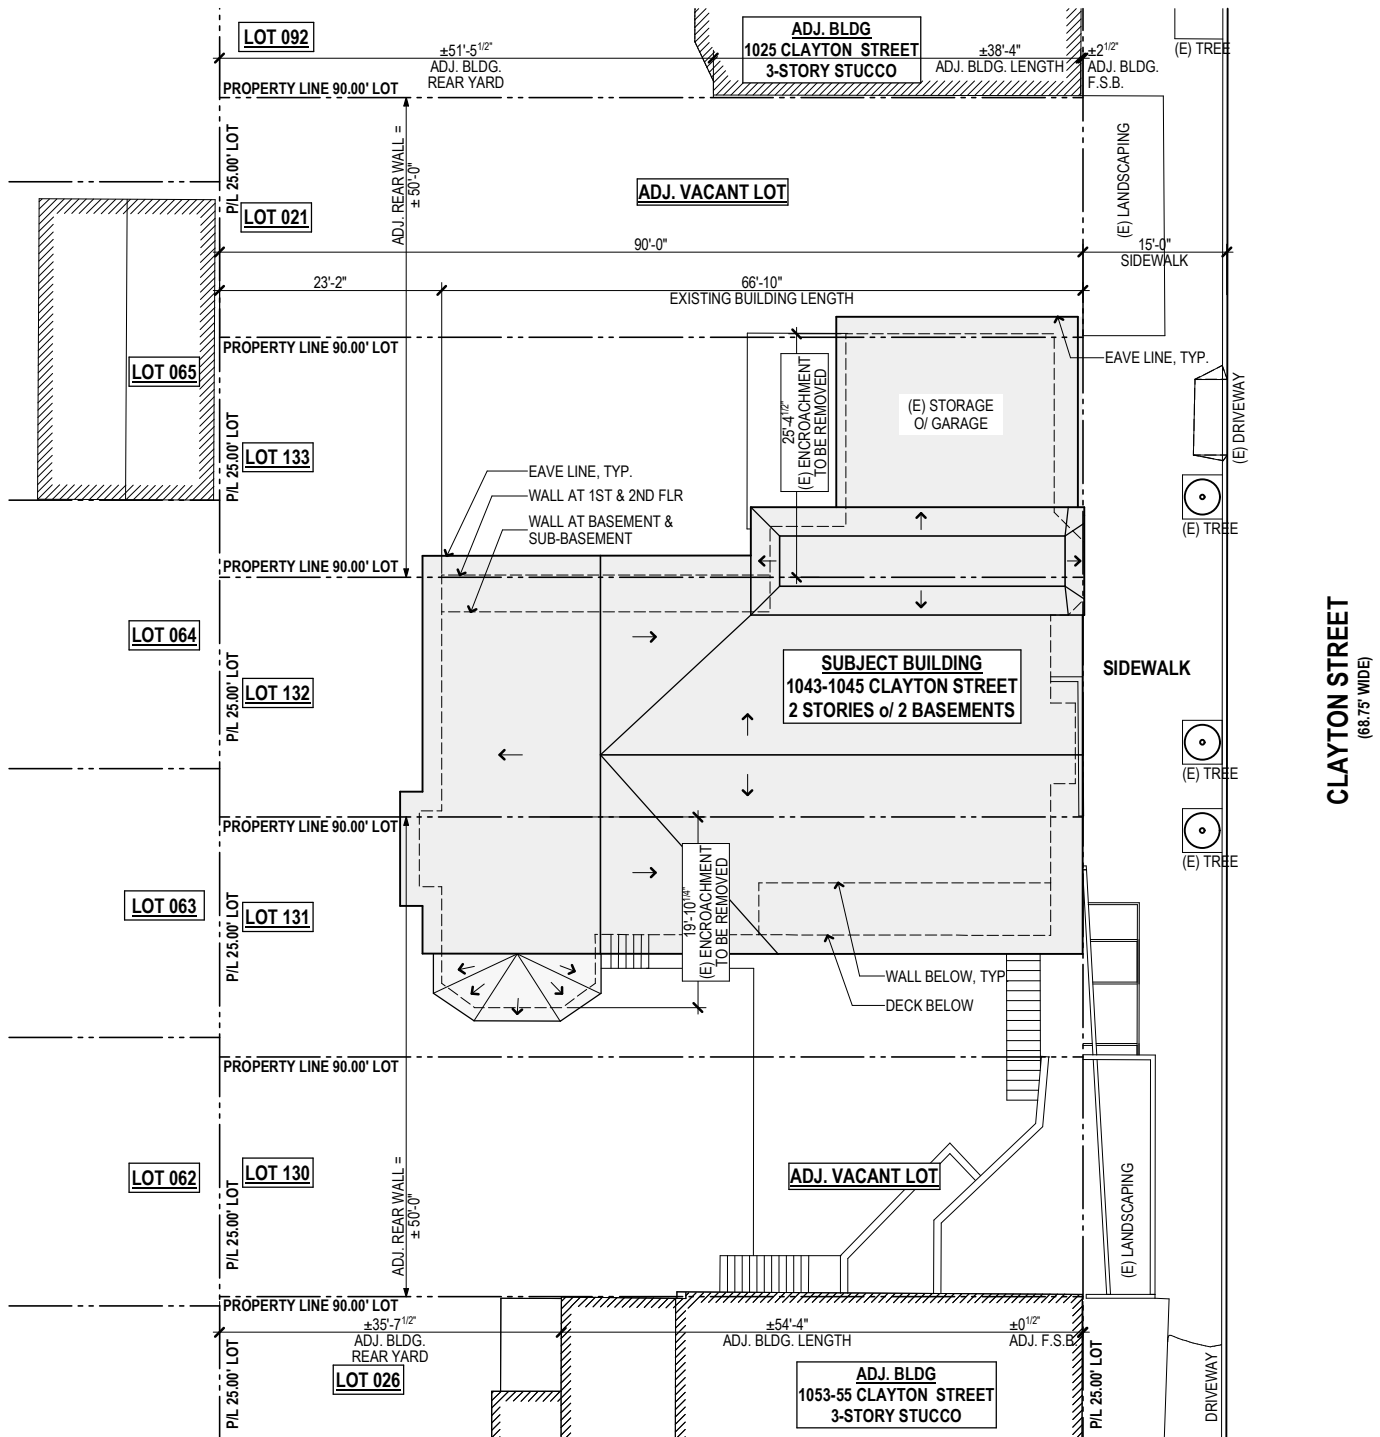

1

CURRENT PHOTO

1043-45 CLAYTON STREET

#2018-014766CUA

2

1950s PHOTO

1043-45 CLAYTON STREET

#2018-014766CUA

3

ORIGINAL FIRE

1043-45 CLAYTON STREET

#2018-014766CUA

CLAYTON STREET
(68.75' WIDE)

4 EXISTING SITE PLAN
1043-45 CLAYTON STREET
#2018-014766CUA

5 **PROPOSED SITE PLAN**
 1043-45 CLAYTON STREET
 #2018-014766CUA

6

RENDERING LOOKING SOUTHWEST

1043-45 CLAYTON STREET

#2018-014766CUA

7

RENDERING LOOKING NORTHWEST

1043-45 CLAYTON STREET

#2018-014766CUA

8 PROPOSED TYPICAL LONGITUDINAL SECTION
 1043-45 CLAYTON STREET
 #2018-014766CUA

9 PROPOSED FRONT ELEVATION
1043-45 CLAYTON STREET
#2018-014766CUA