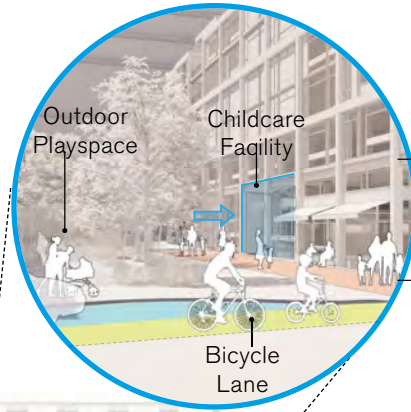

**STEPPING DOWN TO THE
PARK AND CREATING
VIEWS OUT**

City Views

San Francisco Bay

Power Station Park

Bayview

**VISIBLE ACROSS
THE CITY**

Potrero Hill

Mission Bay

KEY PLAN

Louisiana Paseo

Maryland Street

LANDSCAPED TERRACES

Louisiana Paseo

Maryland Street

CONNECTING AMENITIES

Louisiana Paseo

Maryland Street

Outdoor
Playspace

Childcare
Facility

Bicycle
Lane

Transparent
Shopfronts
& Outdoor
Seating

WEST FACADE

KEY PLAN

7A