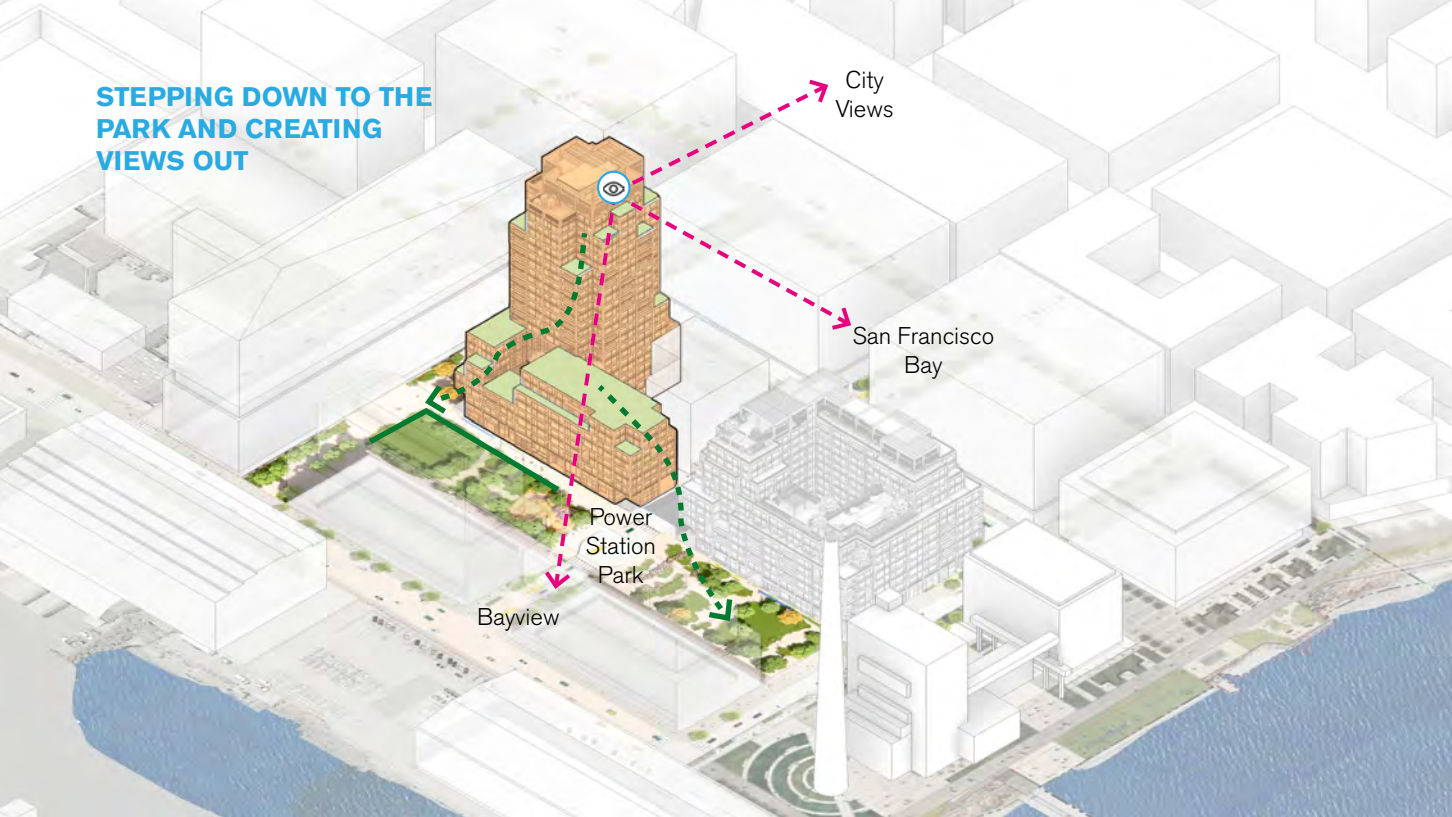

Maryland Street

SHUTTLE

Delaware Street

LOUISIANA PASEO
(Looking North)

LOUISIANA PASEO
(Looking Northwest)

POWER STATION PARK
(Looking East)

Block 7a Planning Commission Informational

Foster + Partners

POWER STATION PROJECT LOT BOUNDARIES

**POWER STATION PROJECT
MASSING CONTROLS**

Lot 7

DELIVERING AFFORDABLE HOMES IN 1ST PHASE

7A

7B

Affordable Homes

**STEPPING & SCULPTING
THE BUILDING FORM**

**STEPPING DOWN TO THE
PARK AND CREATING
VIEWS OUT**

City Views

San Francisco Bay

Power Station Park

Bayview

**VISIBLE ACROSS
THE CITY**

Potrero Hill

Mission Bay

360°

San Francisco Bay

Bayview

Power Station Park

SOUTH FACADE

Station A

7A

Lot 8