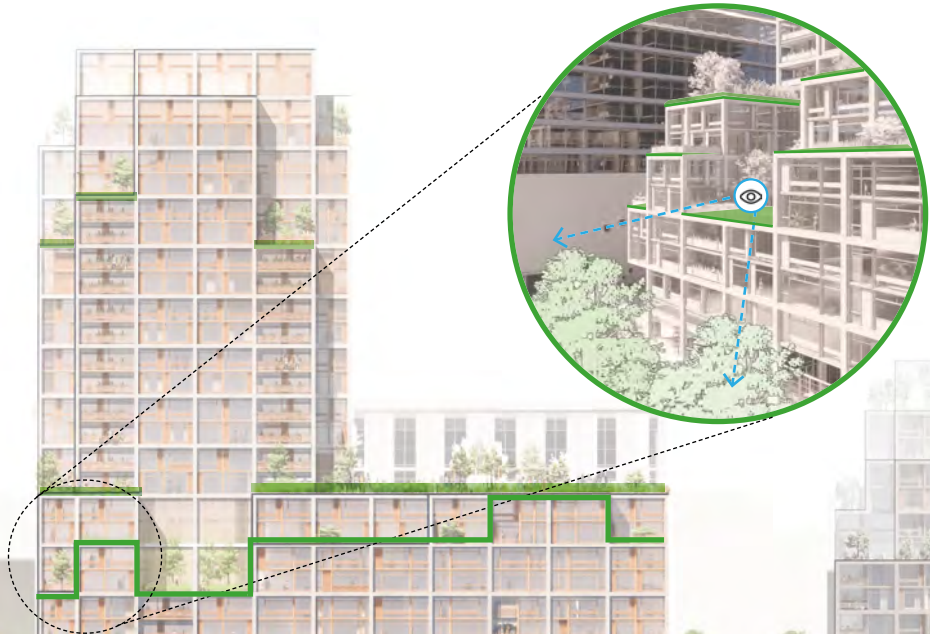

**STEPPING DOWN TO THE
PARK AND CREATING
VIEWS OUT**

City Views

San Francisco Bay

Power Station Park

Bayview

**VISIBLE ACROSS
THE CITY**

Potrero Hill

Mission Bay

360°

San Francisco Bay

Bayview

Power Station Park

SOUTH FACADE

Station A

7A

Lot 8

KEY PLAN

Louisiana Paseo

Maryland Street

LANDSCAPED TERRACES

Louisiana Paseo

Maryland Street

CONNECTING AMENITIES

Louisiana Paseo

Maryland Street

Outdoor
Playspace

Childcare
Facility

Bicycle
Lane

Transparent
Shopfronts
& Outdoor
Seating

WEST FACADE

KEY PLAN

7A