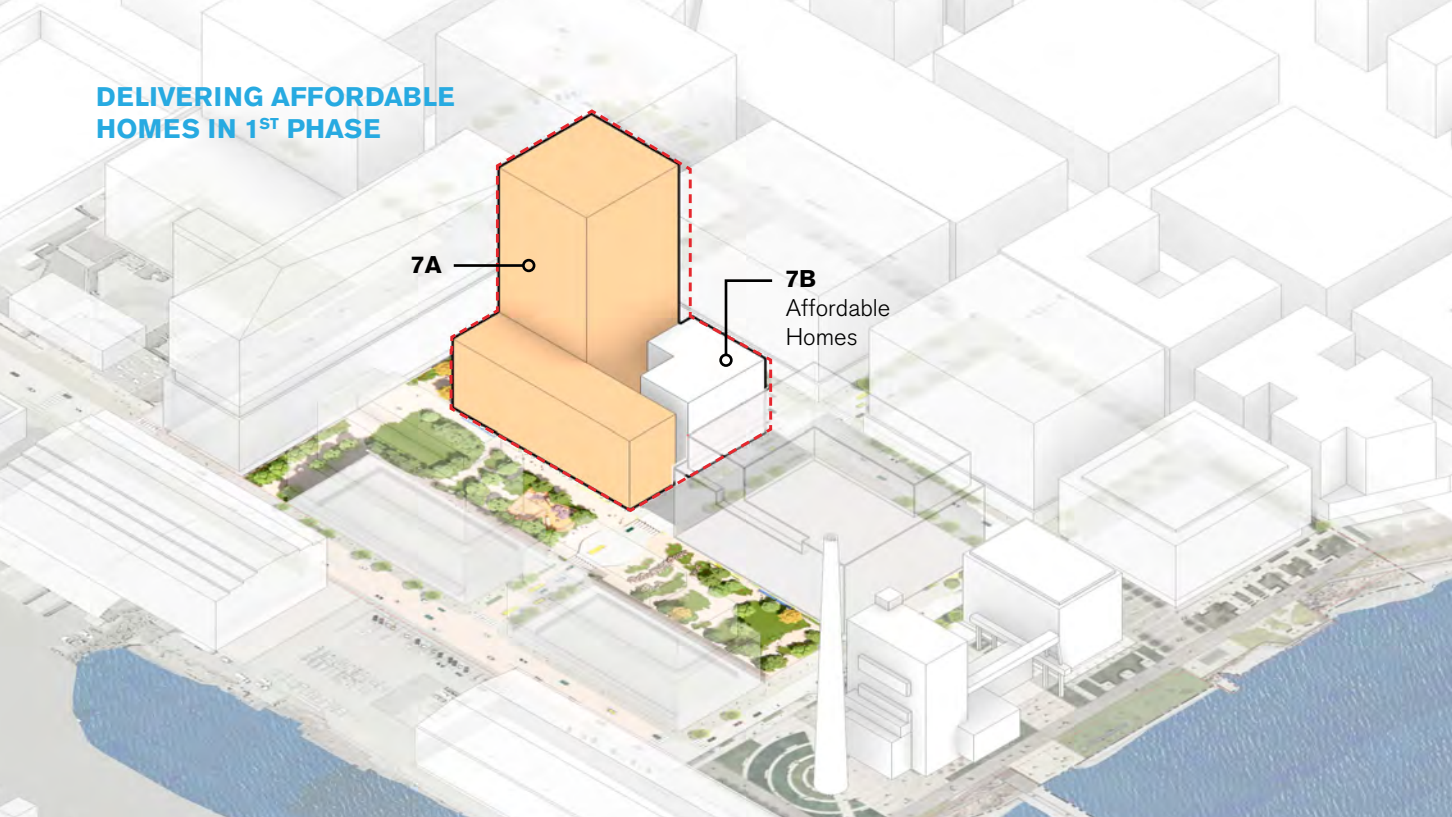

Maryland Street

SHUTTLE

Delaware Street

LOUISIANA PASEO
(Looking North)

LOUISIANA PASEO
(Looking Northwest)

POWER STATION PARK
(Looking East)

Block 7a Planning Commission Informational

Foster + Partners

POWER STATION PROJECT LOT BOUNDARIES

**POWER STATION PROJECT
MASSING CONTROLS**

Lot 7

DELIVERING AFFORDABLE HOMES IN 1ST PHASE

7A

7B

Affordable Homes

**STEPPING & SCULPTING
THE BUILDING FORM**

**STEPPING DOWN TO THE
PARK AND CREATING
VIEWS OUT**

City Views

San Francisco Bay

Power Station Park

Bayview

**VISIBLE ACROSS
THE CITY**

Potrero Hill

Mission Bay

360°

San Francisco Bay

Bayview

Power Station Park

SOUTH FACADE

Station A

7A

Lot 8