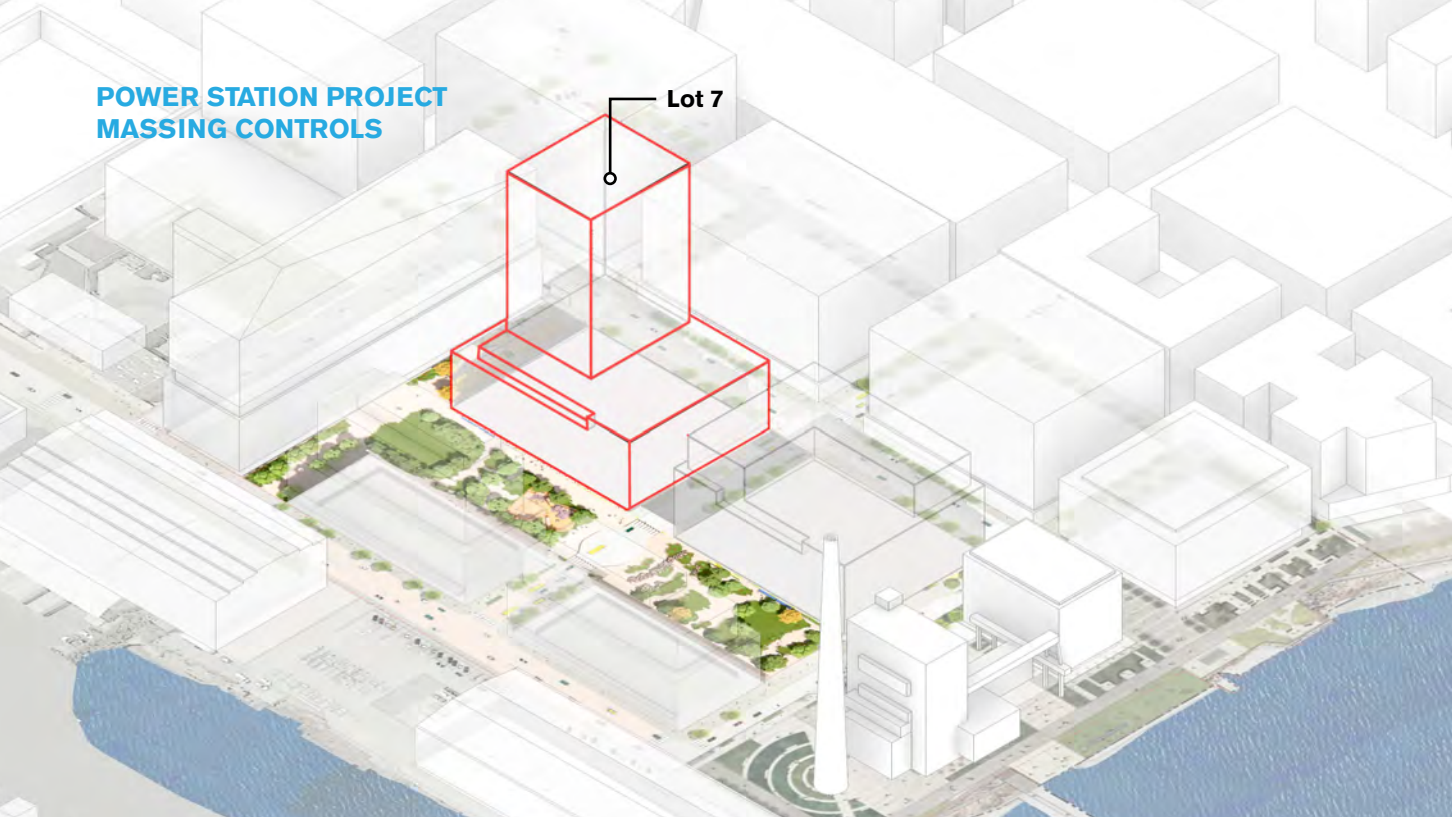

POWER STATION PARK (EAST)

Childcare

RE-PURPOSED BOILER HALL DOORS AS LARGE TABLES FOR PICNICKING, CO-WORKING AND PDR SPILL-OUT.

11

12

Unit 3

Stack

23rd Street

Maryland Street

SHUTTLE

Delaware Street

LOUISIANA PASEO
(Looking North)

LOUISIANA PASEO
(Looking Northwest)

POWER STATION PARK
(Looking East)

Block 7a Planning Commission Informational

Foster + Partners

POWER STATION PROJECT LOT BOUNDARIES

**POWER STATION PROJECT
MASSING CONTROLS**

Lot 7

DELIVERING AFFORDABLE HOMES IN 1ST PHASE

7A

7B

Affordable Homes

**STEPPING & SCULPTING
THE BUILDING FORM**

**STEPPING DOWN TO THE
PARK AND CREATING
VIEWS OUT**

City Views

San Francisco Bay

Power Station Park

Bayview

**VISIBLE ACROSS
THE CITY**

Potrero Hill

Mission Bay