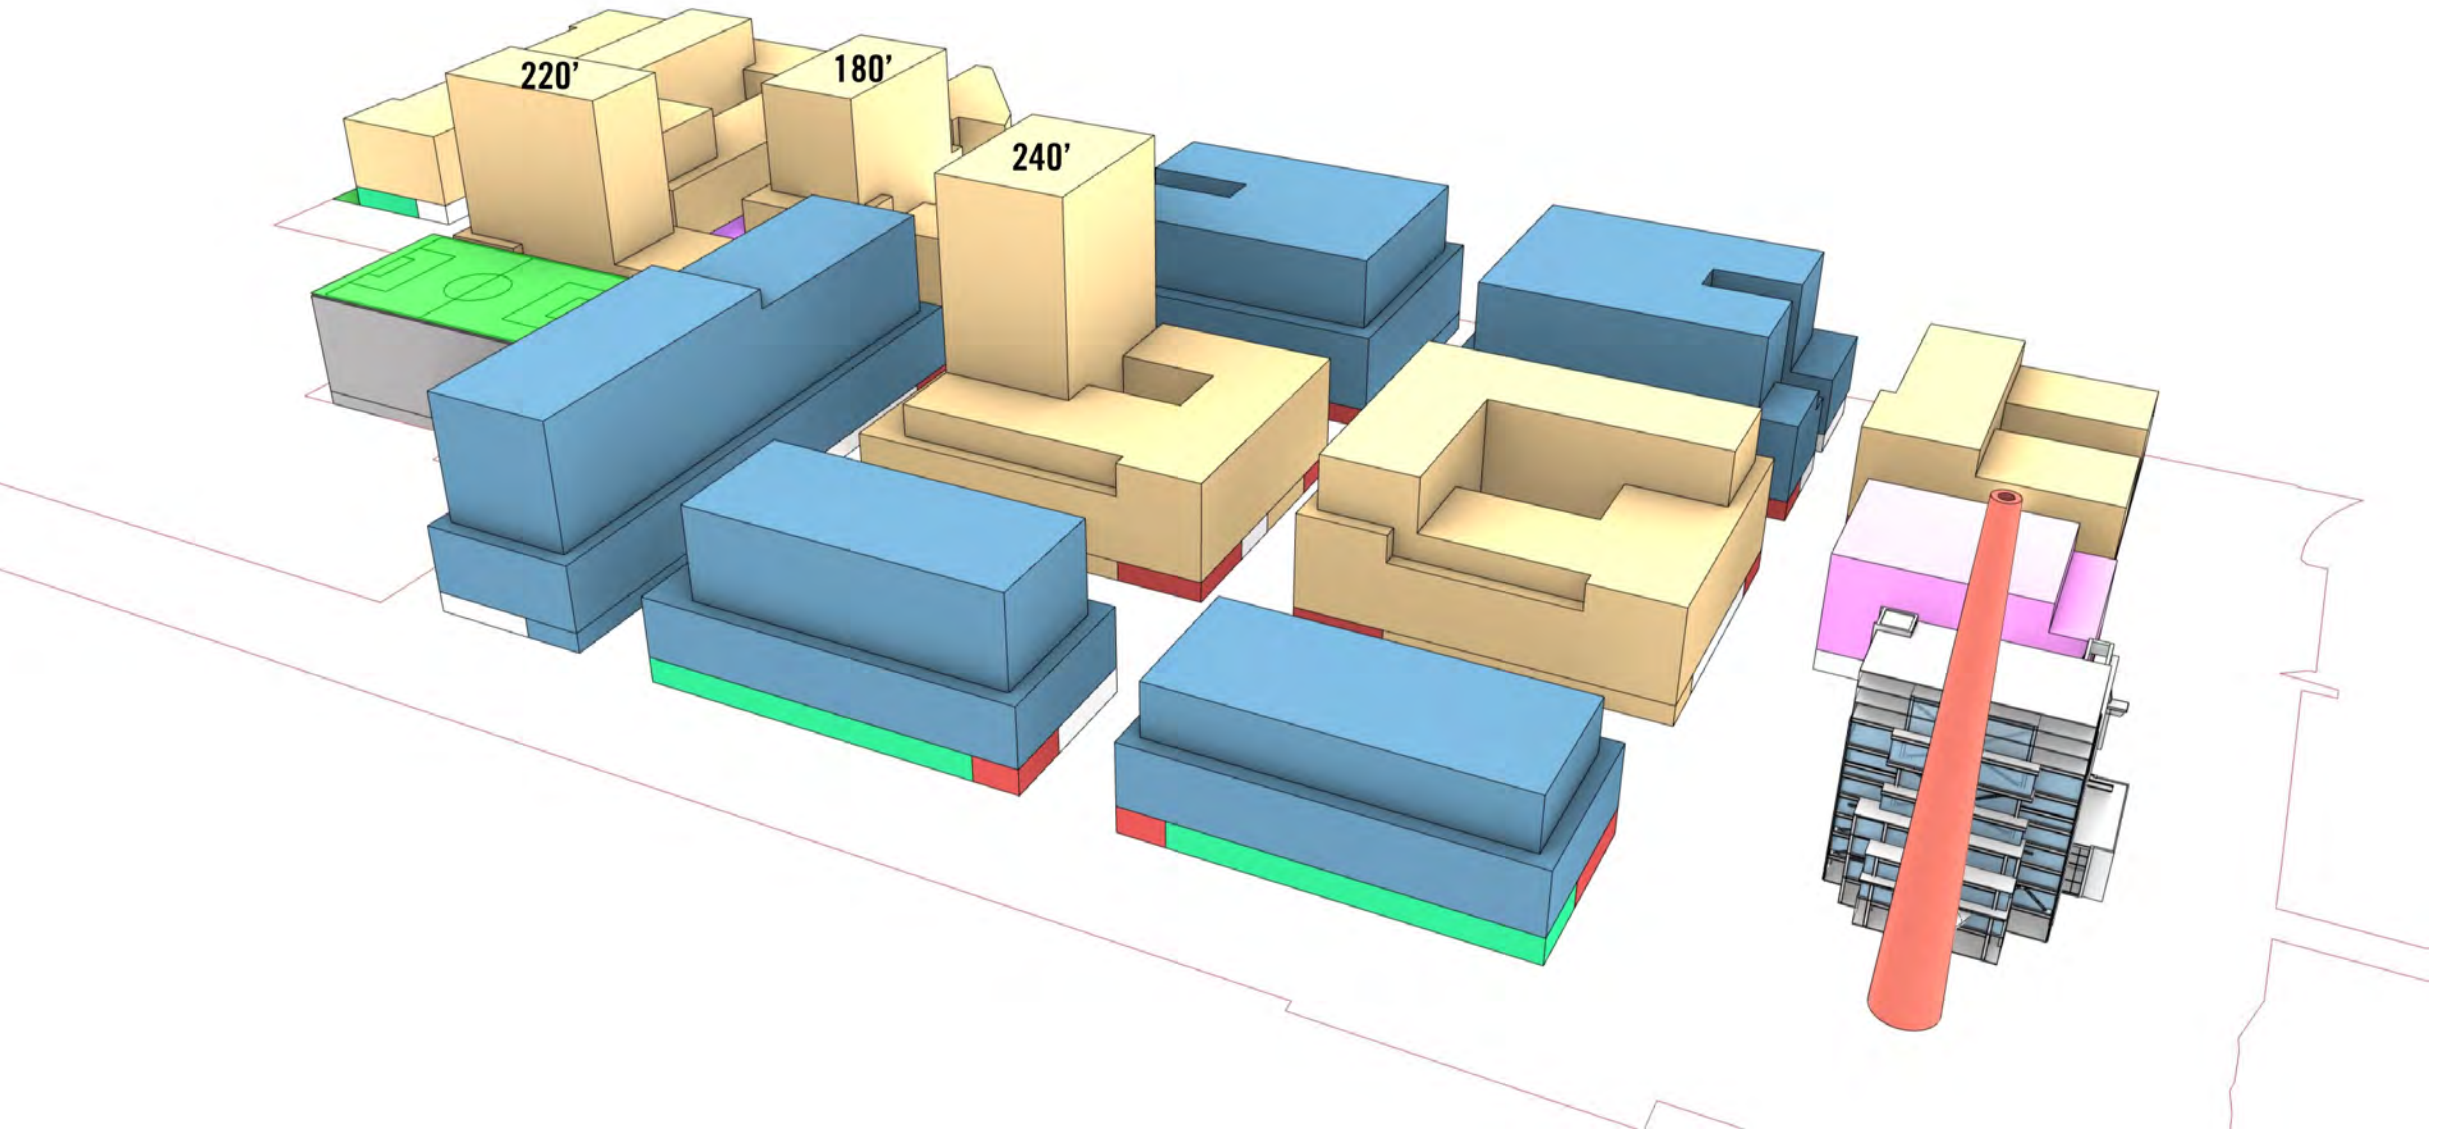

POWER STATION

SF PLANNING COMMISSION
BLOCK 7A INFORMATIONAL HEARING
JULY 15, 2021

power
tation

PREVIOUS PHASE 1

CURRENT PHASE 1

 100% Affordable

MUNI STOP

THE POINT

POWER STATION

Block 1

Block 2

Block 3

Humboldt Street

Block 7a

Block 7b

Block 8