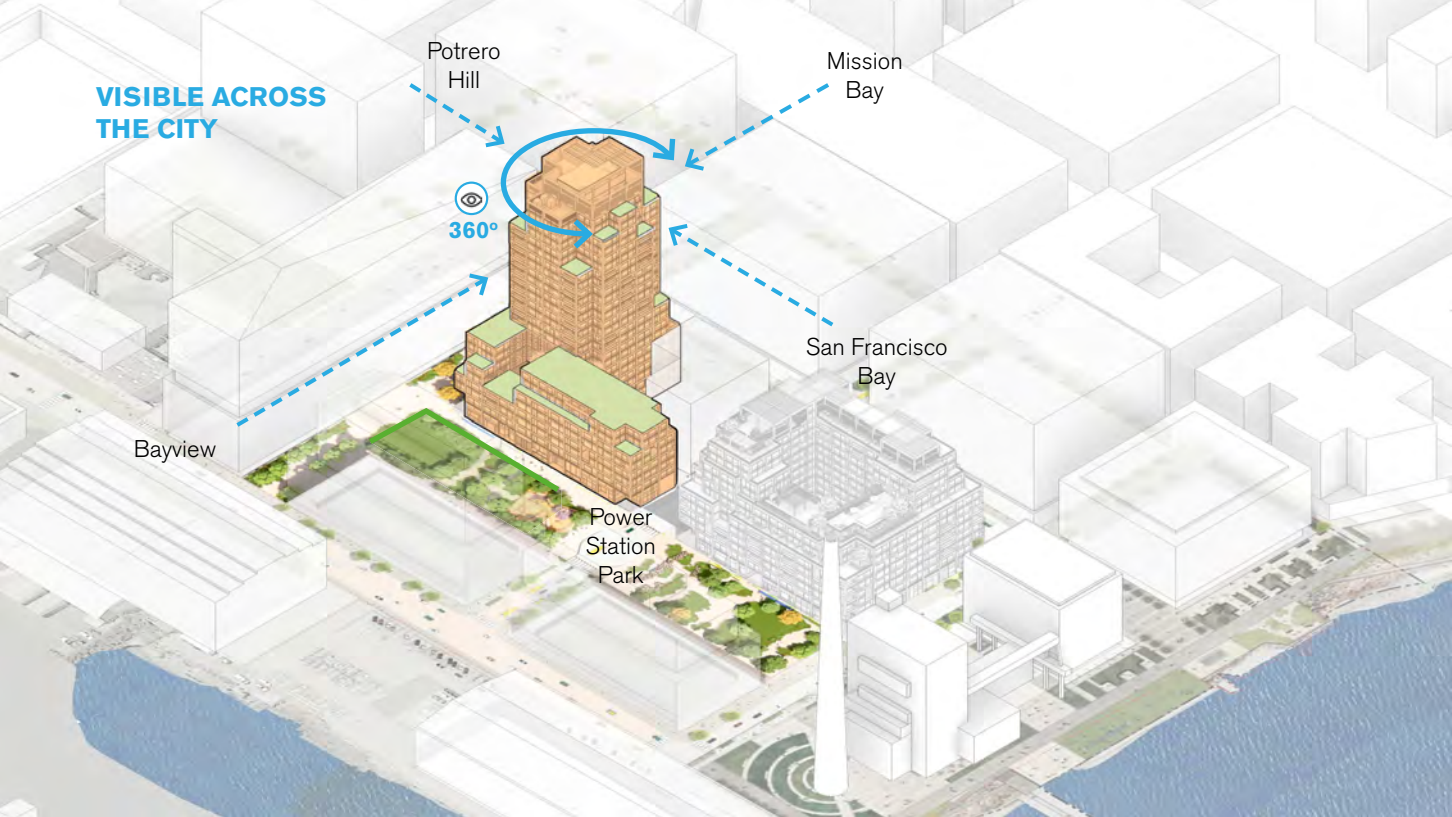

**STEPPING DOWN TO THE
PARK AND CREATING
VIEWS OUT**

City Views

San Francisco Bay

Power Station Park

Bayview

**VISIBLE ACROSS
THE CITY**

Potrero Hill

Mission Bay

360°

San Francisco Bay

Bayview

Power Station Park

SOUTH FACADE

Station A

7A

Lot 8

KEY PLAN

Louisiana Paseo

Maryland Street

LANDSCAPED TERRACES

Louisiana Paseo

Maryland Street

CONNECTING AMENITIES

Louisiana Paseo