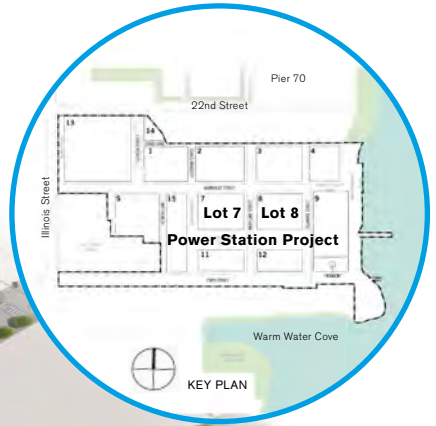

POWER STATION PARK (EAST)

Childcare

RE-PURPOSED BOILER HALL DOORS AS LARGE TABLES FOR PICNICKING, CO-WORKING AND PDR SPILL-OUT.

11

12

Unit 3

Stack

23rd Street

Maryland Street

SHUTTLE

Delaware Street

LOUISIANA PASEO
(Looking North)

LOUISIANA PASEO
(Looking Northwest)

POWER STATION PARK
(Looking East)

Block 7a Planning Commission Informational

Foster + Partners

POWER STATION PROJECT LOT BOUNDARIES

**POWER STATION PROJECT
MASSING CONTROLS**

Lot 7

DELIVERING AFFORDABLE HOMES IN 1ST PHASE

7A

7B

Affordable Homes

**STEPPING & SCULPTING
THE BUILDING FORM**