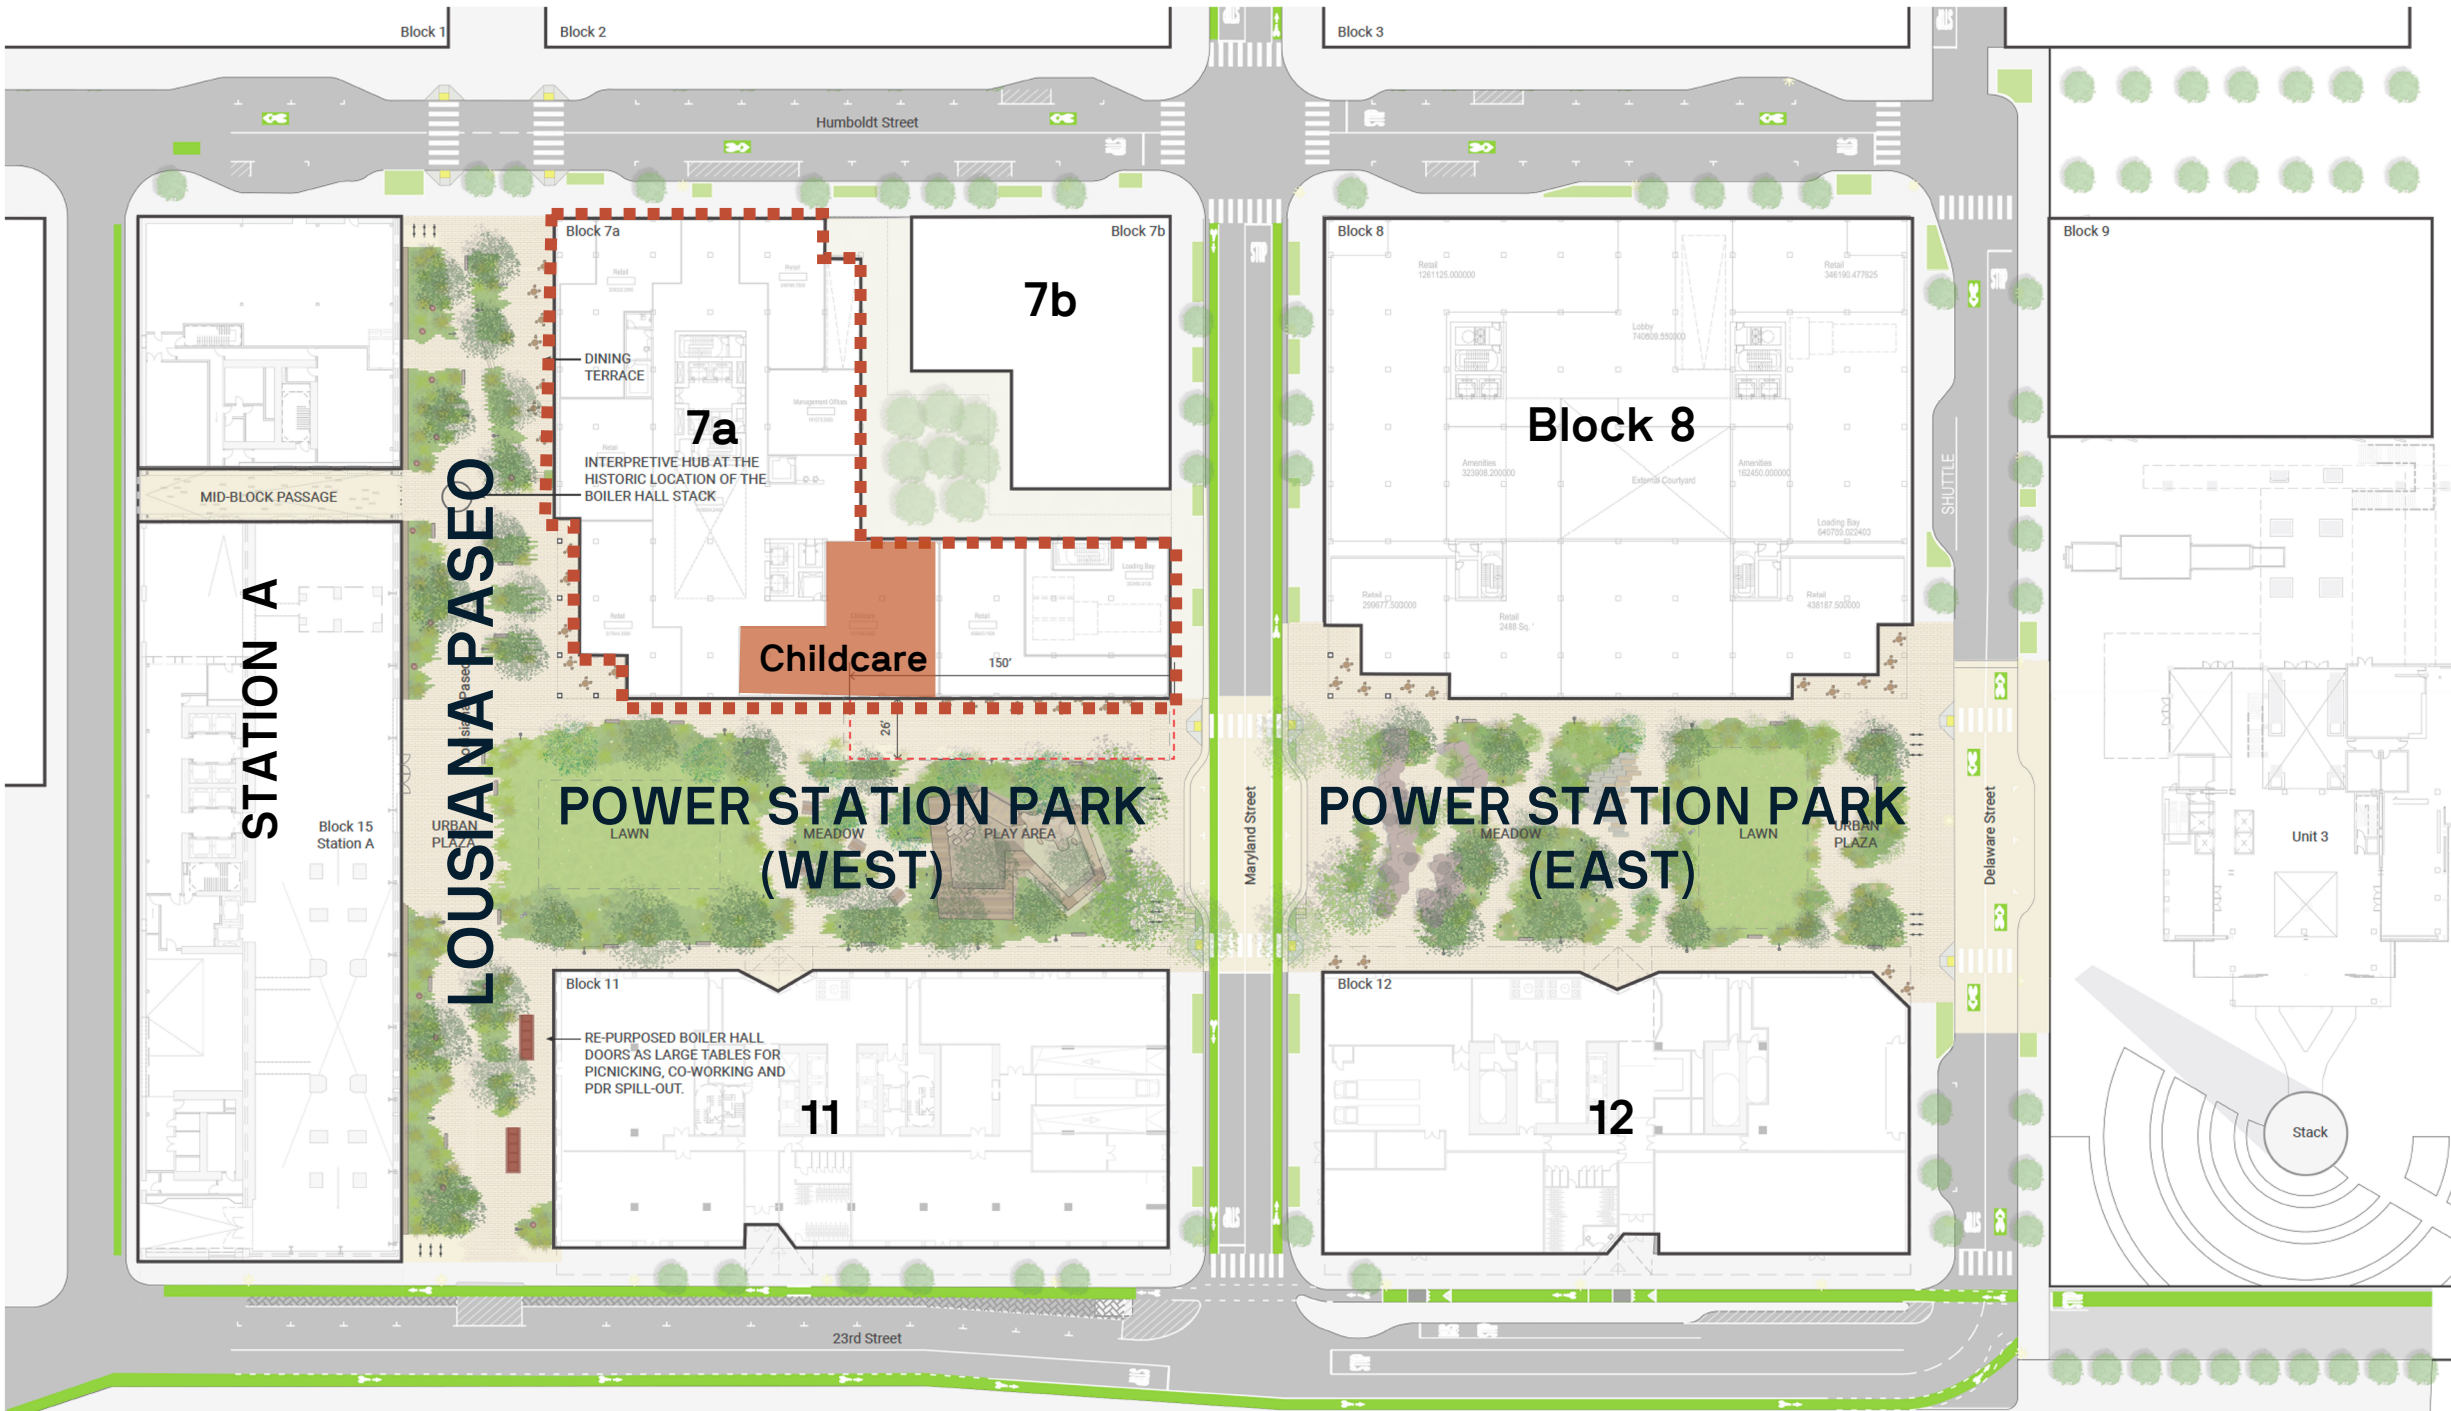

POWER STATION

SF PLANNING COMMISSION
BLOCK 7A INFORMATIONAL HEARING
JULY 15, 2021

power
tation

PREVIOUS PHASE 1

CURRENT PHASE 1

 100% Affordable

MUNI STOP

THE POINT

POWER STATION

Block 1

Block 2

Block 3

Humboldt Street

Block 7a

Block 7b

Block 8